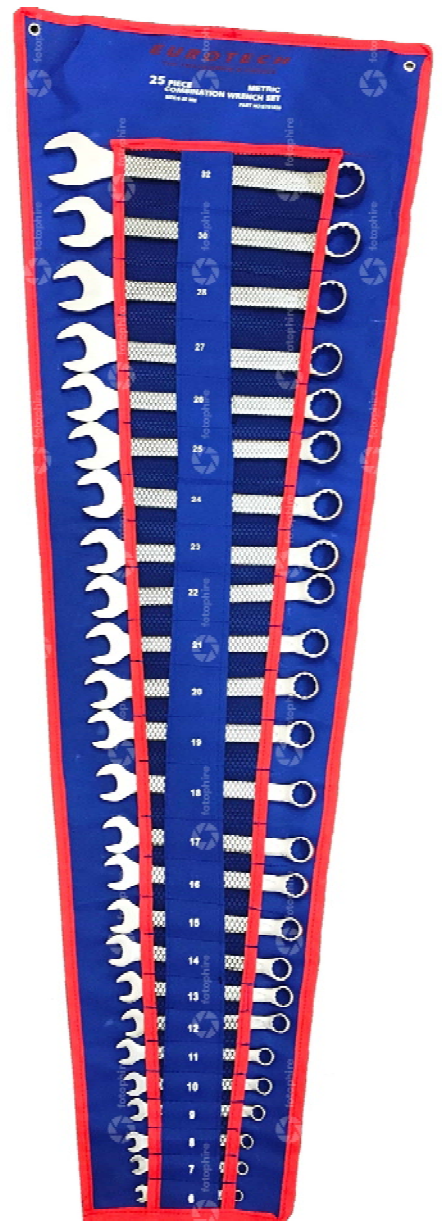

Socket Sets

ET10210
1/4" Dr 42pc Std & Deep
AF/Met Socket Set CV
Steel 5-13mm & 3/16-1/2"

\$130

ET10400
1/4" & 3/8" Dr 40pc AF/Met
Socket Set CV Steel
4-19mm & 3/16-3/4"

\$120

ET10505
3/8" Dr 42pc Std & Deep
AF/Met Socket Set CV Steel
8-19mm & 3/8-3/4"

\$245

ET10405
1/2" Dr 40pc AF/Met Socket
Set CV Steel
10-32mm & 3/8-1.1/4"

\$215

ET10240
1/4"Dr 28Pc Multi Fit Socket
Wrench & Bit Set

\$55

ET10580
16Pc 3/8" Dr Multi fit
Socket Set

\$69

HOT SPECIAL
on
MULTI FIT
SOCKET SETS

ET30140 1/4" Drive 5-25Nm \$175

ET30145 3/8" Drive 20-100Nm \$225

ET30165 1/2" Drive 60-340Nm \$275

ET30180 3/4" Drive 150-750Nm \$750

ET70600
25Pc AF/Met Hex Key Set CV

\$32

ET70700
8Pc Star Tamperproof Bit Set

\$16.50

ET70675
9Pc Metric Hex Key
Set 1.5-10mm
\$32

ET70680
9Pc AF Hex Key Set
1/16-3/8"
\$32

ET70875
9Pc Tamperproof Hex
Key Set T10-T50
\$39

All S2 Steel

ET61620
25Pc Metric
Comb Spanner
Set 6-32mm

\$175