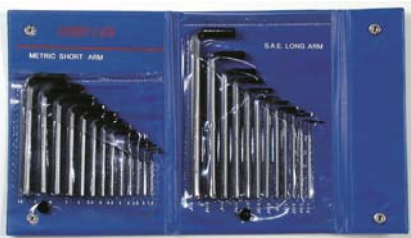

\$245

ET10405
1/2" Dr 40pc AF/Met Socket
Set CV Steel
10-32mm & 3/8-1.1/4"

\$215

ET10240
1/4"Dr 28Pc Multi Fit Socket
Wrench & Bit Set

\$55

ET10580
16Pc 3/8" Dr Multi fit
Socket Set

\$69

HOT SPECIAL
on
MULTI FIT
SOCKET SETS

\$99

ET10440
21Pc 1/2"Dr Multi Fit
Socket Set

\$49

ET20200
14Pc 1/4", 3/8" & 1/2"
Drive E-Type Socket
Set

eurotech

THE TRADESMAN'S CHOICE

www.eurotechtools.com.au

Professional Torque Wrenches "DUAL WAY"

ET30140 1/4" Drive 5-25Nm \$175

ET30145 3/8" Drive 20-100Nm \$225

ET30165 1/2" Drive 60-340Nm \$275

ET30180 3/4" Drive 150-750Nm \$750

ET70600
25Pc AF/Met Hex Key Set CV

\$32

ET70700
8Pc Star Tamperproof Bit Set